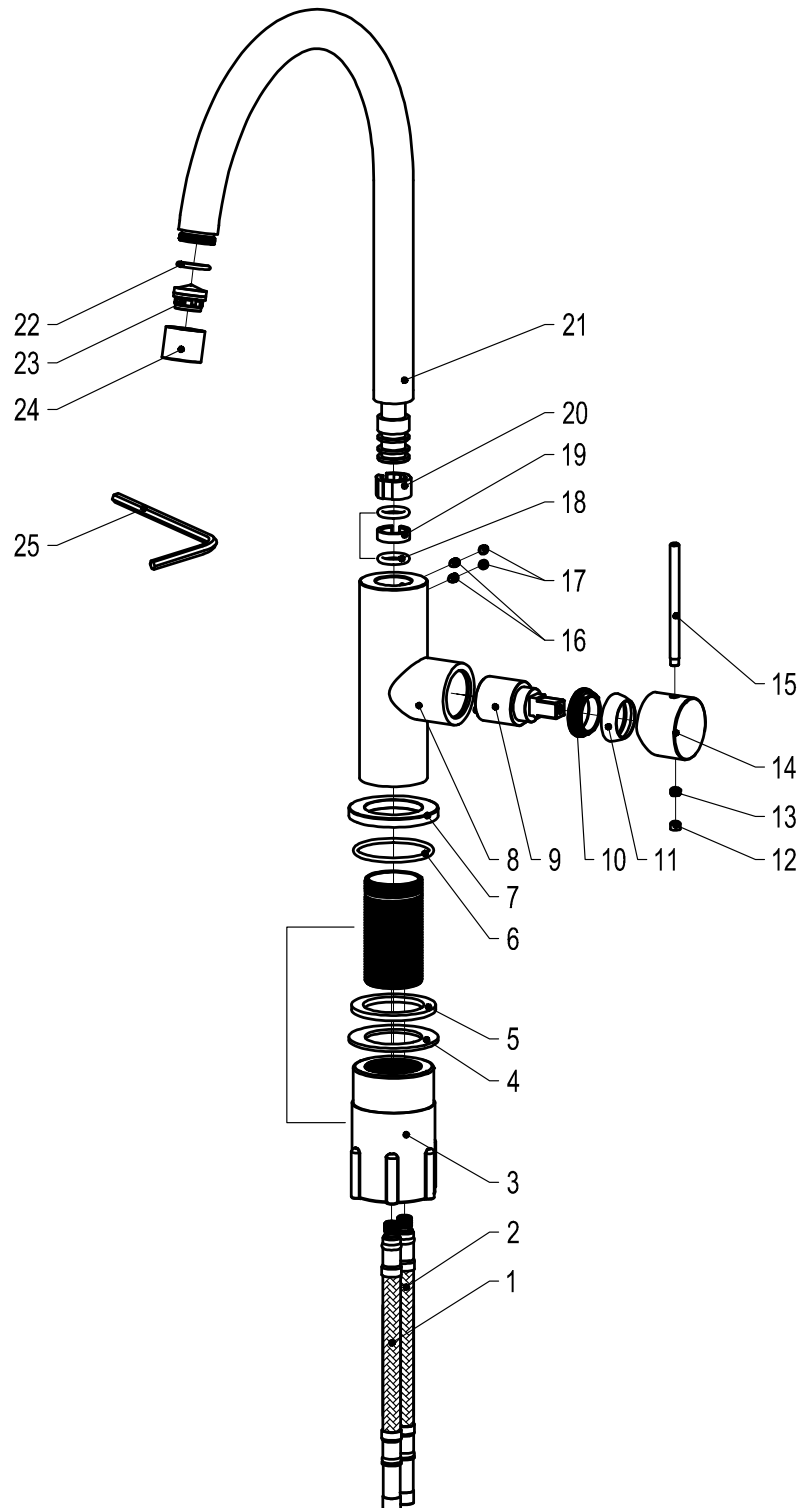

- 1 Flexible hose
- 2 Flexible hose
- 3 Fixing bushing
- 4 Washer
- 5 Washer
- 6 O ring
- 7 Base
- 8 Body
- 9 Cartridge
- 10 Screw nut
- 11 Cover ring
- 12 Rubber
- 13 Inner hex screw
- 14 Handle base
- 15 Handle bar
- 16 Inner hex screw
- 17 Rubber
- 18 O ring
- 19 Rubber
- 20 Rubber
- 21 Spout
- 22 O ring
- 23 Aerator
- 24 Aerator cover
- 25 Wrench

Steel Equip

Art no: 30120 RSK: 8311200

SCANDTAP®
BATHROOM CONCEPTS

Scandtap AB, Olofsdalsvägen 21, 302 41 Halmstad, Sweden
info@scandtap.com, www.scandtap.com